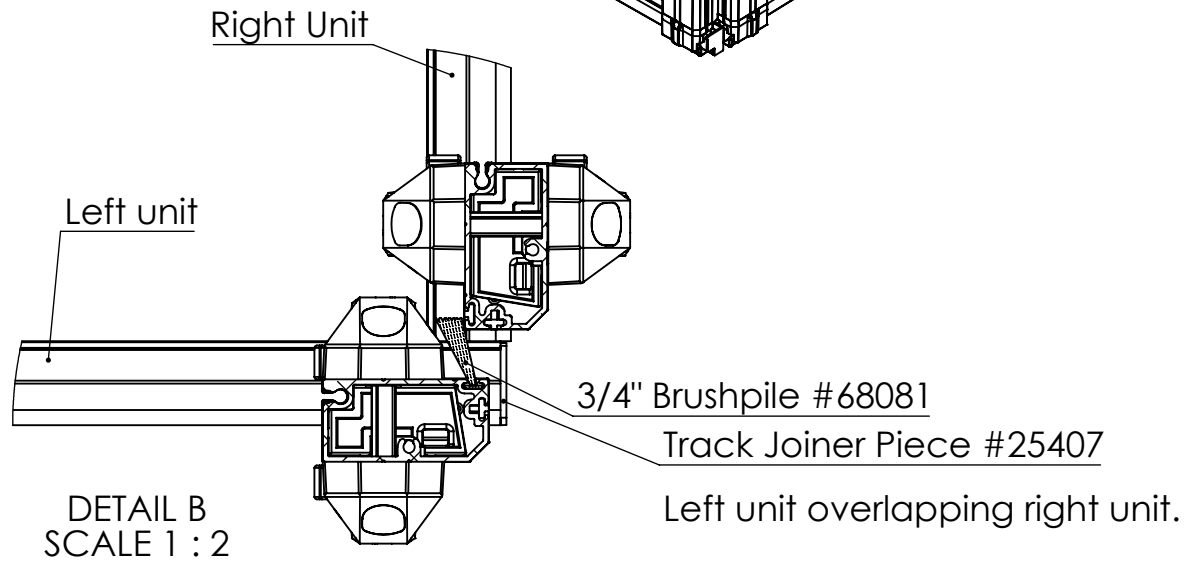

Scale 1:7

SECTION A-A

DETAIL B  
SCALE 1 : 2

Date: 09/19/2017

Part No:

Scale:  
1:10

Retractable Wall Screen Open Corner, Extended

Document No:

Revision:

Third Angle Projection

Drawn By: Oltu Goknel  
Approved By: