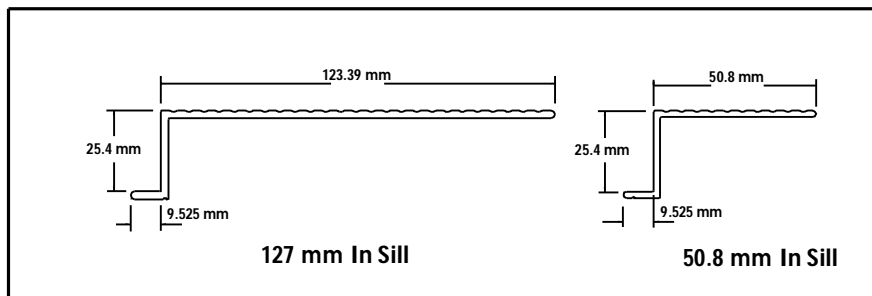

# OUTSWING DOOR WITH 50.8 mm IN SILL

FOR ILLUSTRATION PURPOSES ONLY

Creator: NDR	Date: 03/14/2006	Revision: Rev:
Drawing Title: <b>PSPHANINSTOUTSWING-2INCHINSILL01</b>		
© 2010 Phantom Mfg. Intl Ltd.		Scale: As Shown