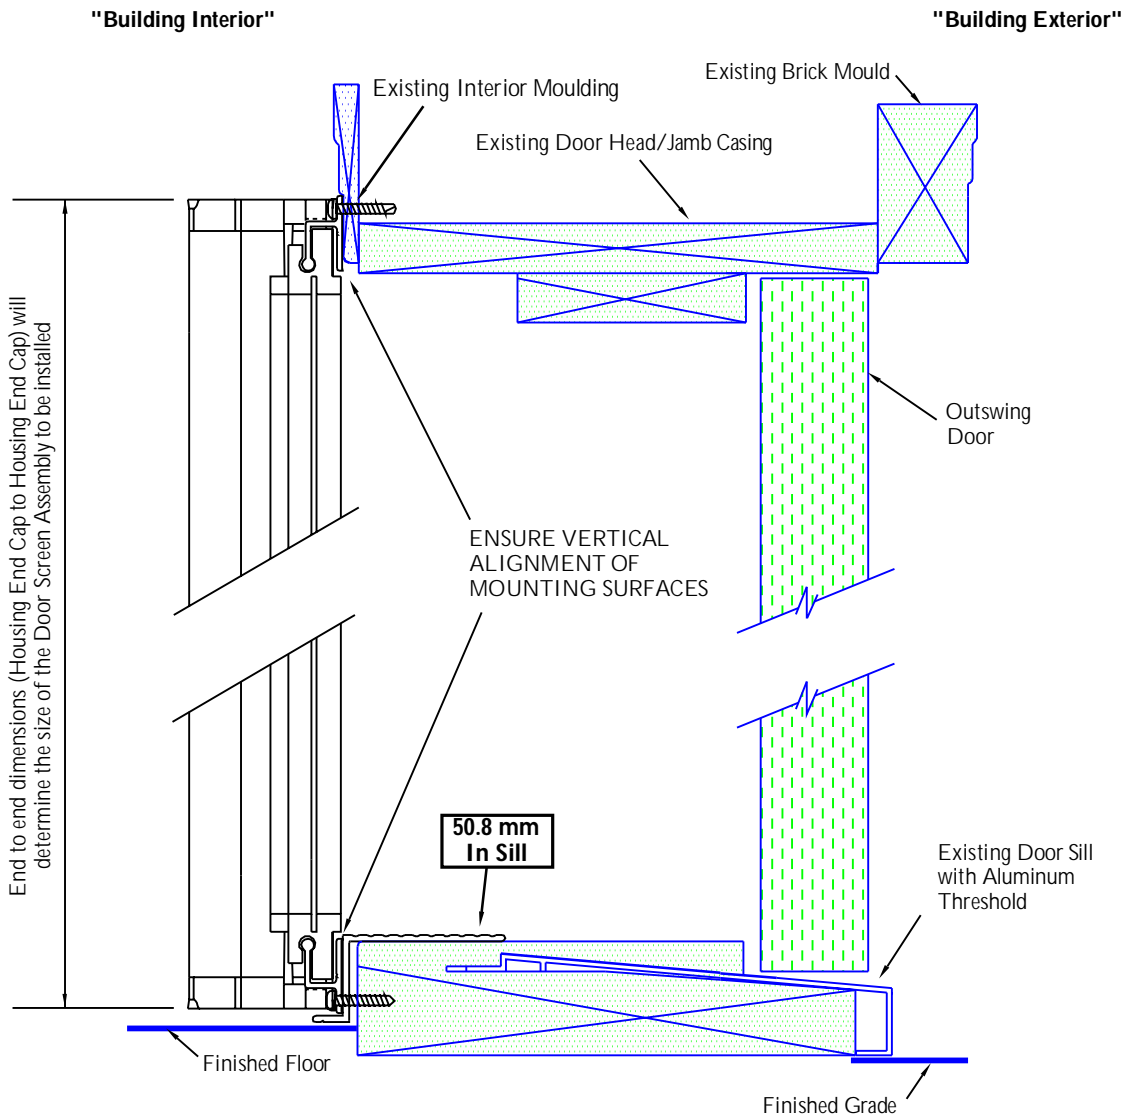

# OUTSWING DOOR WITH 50.8 mm IN SILL

FOR ILLUSTRATION PURPOSES ONLY

Creator: NDR	Date: 03/14/2006	Revision: Rev:
Drawing Title: <b>PSPHANINSTOUTSWING-2INCHINSILL01</b>		
© 2010 Phantom Mfg. Intl Ltd.		Scale: As Shown