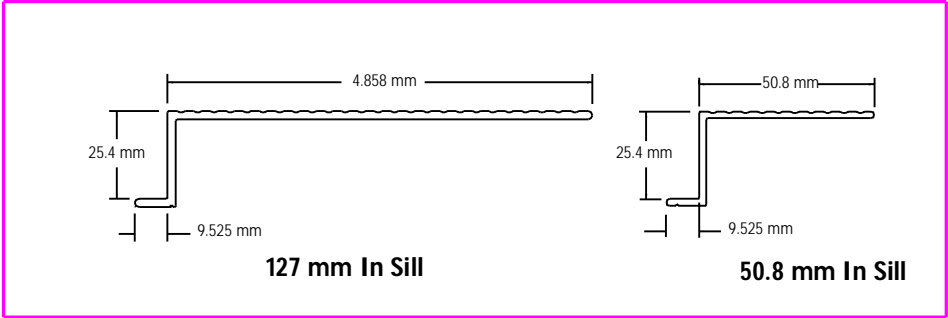

INSWING DOOR WITH 127 mm IN SILL

FOR ILLUSTRATION PURPOSES ONLY

"Building Interior"

"Building Exterior"

| | | |
|--|------------|-----------|
| Creator: | Date: | Revision: |
| NDR | 02/22/2006 | Rev: |
| Drawing Title: | | |
| PSPHANINSTINSWING - 5 INCH IN SILL 01 | | |
| © 2010 Phantom Mfg. Intl Ltd. | | Scale: |
| | | As Shown |