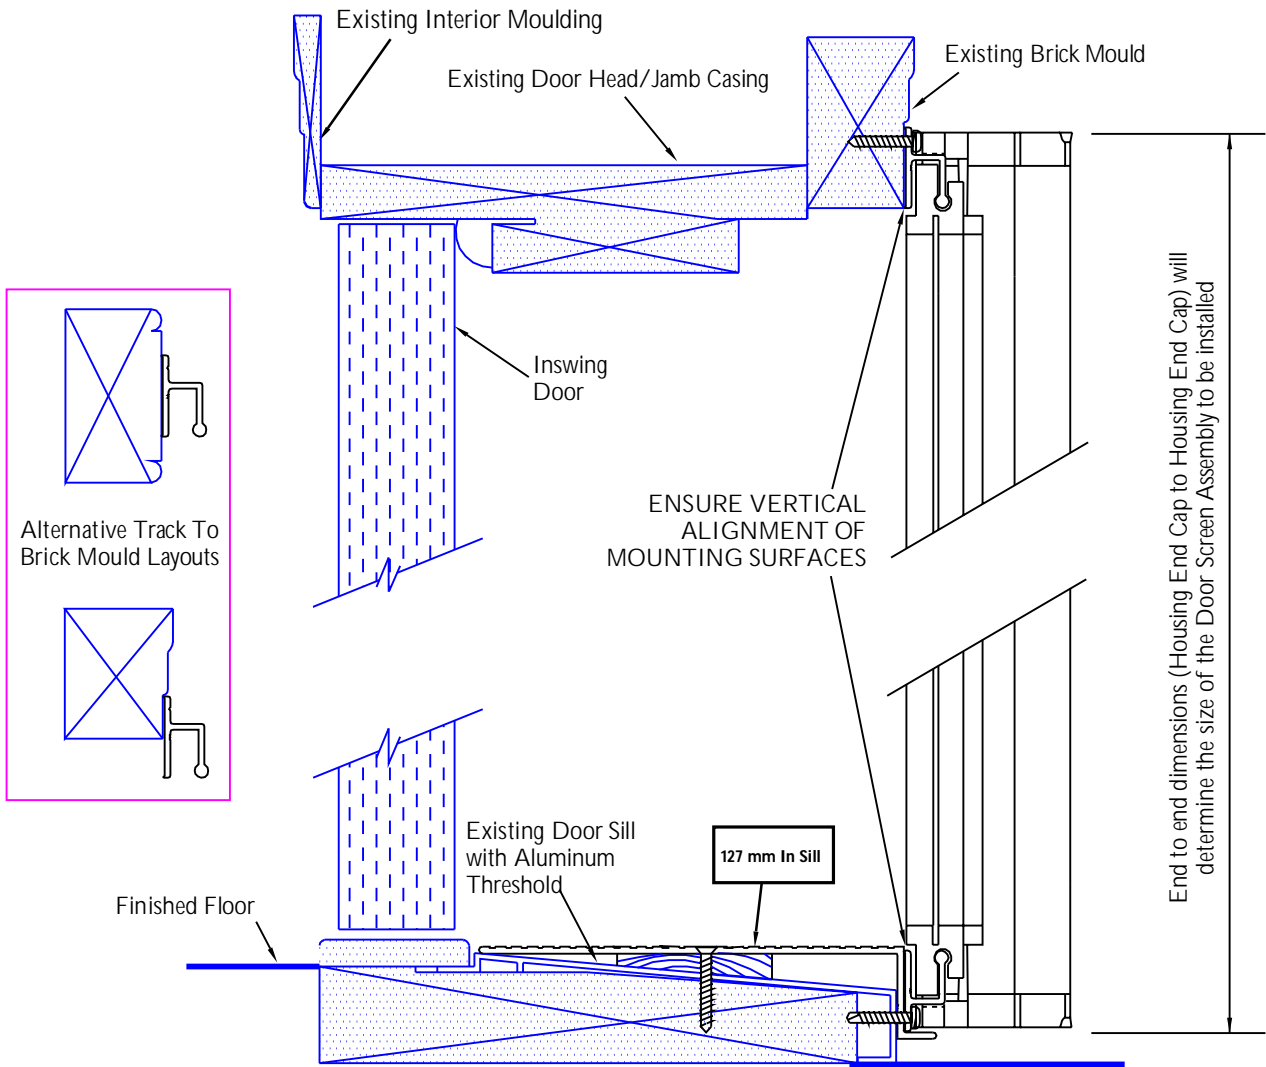

INSWING DOOR WITH 127 mm IN SILL

FOR ILLUSTRATION PURPOSES ONLY

"Building Interior"

"Building Exterior"

| | | |
|--|------------|-----------|
| Creator: | Date: | Revision: |
| NDR | 02/22/2006 | Rev: |
| Drawing Title: | | |
| PSPHANINSTINSWING - 5 INCH IN SILL 01 | | |
| © 2010 Phantom Mfg. Intl Ltd. | | Scale: |
| | | As Shown |