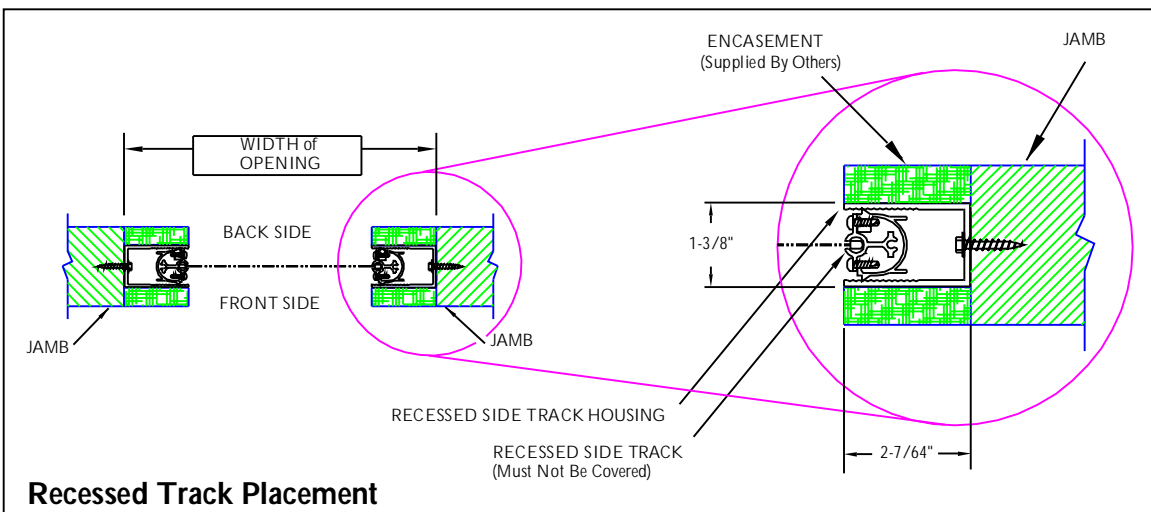

# Executive Design Specifications- Side Track Placement

For Illustration Purposes Only - Not Drawn To Scale

Creator: NDR	Date: 03/21/2006	Revision: Rev:
Drawing Title: <b>PSEXECINSTSIDETRACKPLACEMENT01</b>		
© 2010 Phantom Mfg. Intl Ltd.		Scale: NTS