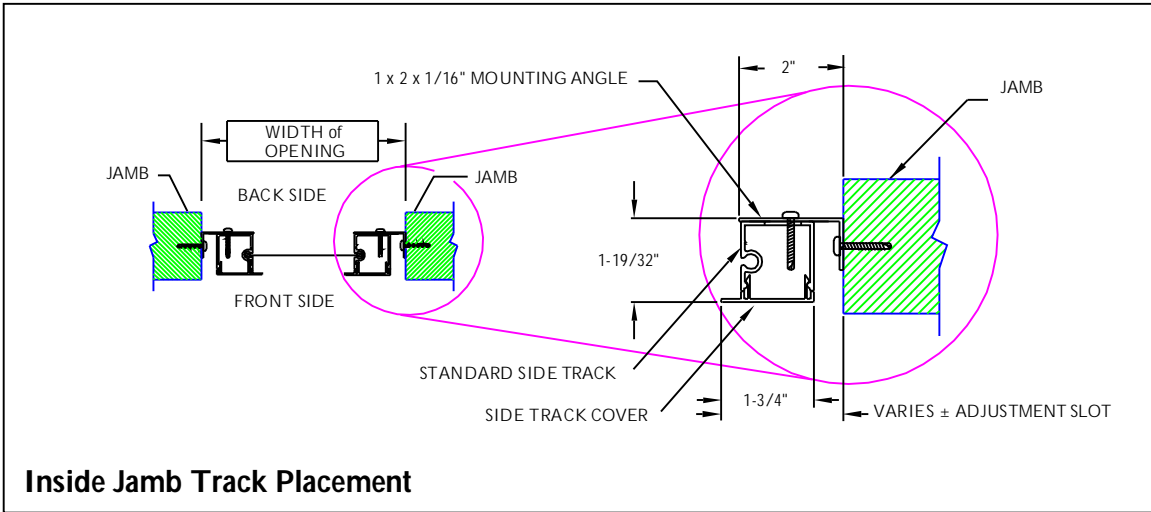

# Executive Design Specifications- Side Track Placement

For Illustration Purposes Only - Not Drawn To Scale

Creator: NDR	Date: 03/21/2006	Revision: Rev:
Drawing Title: <b>PSEXECINSTSIDETRACKPLACEMENT01</b>		
© 2010 Phantom Mfg. Intl Ltd.		Scale: NTS