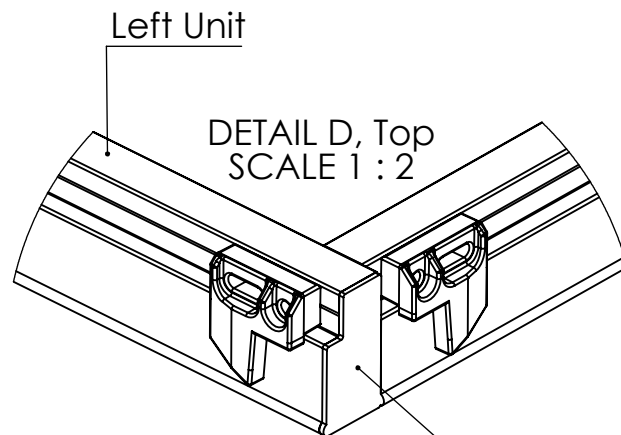

SECTION C-C

Scale 1:7

Date: 09/19/2017

Part No:

Scale: 1:10

Retractable Wall Screen Open Corner, Halfway

Document No:

Revision: