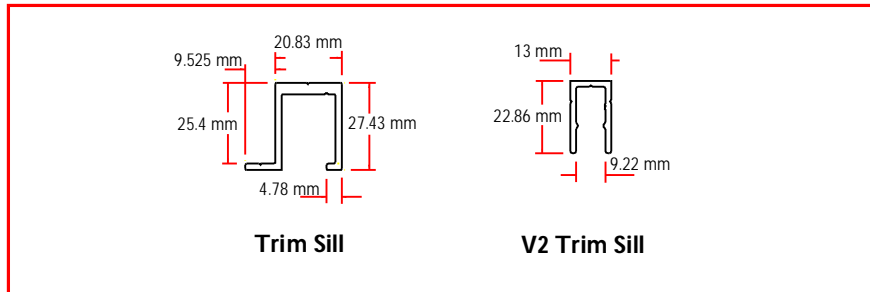

OUTSWING DOOR WITH TRIM SILL

FOR ILLUSTRATION PURPOSES ONLY

Creator: NDR	Date: 03/14/2006	Revision: Rev:
Drawing Title: PSPHANINSTOUTSWING-TRIMSILL01		
© 2010 Phantom Mfg. Intl Ltd.		Scale: As Shown