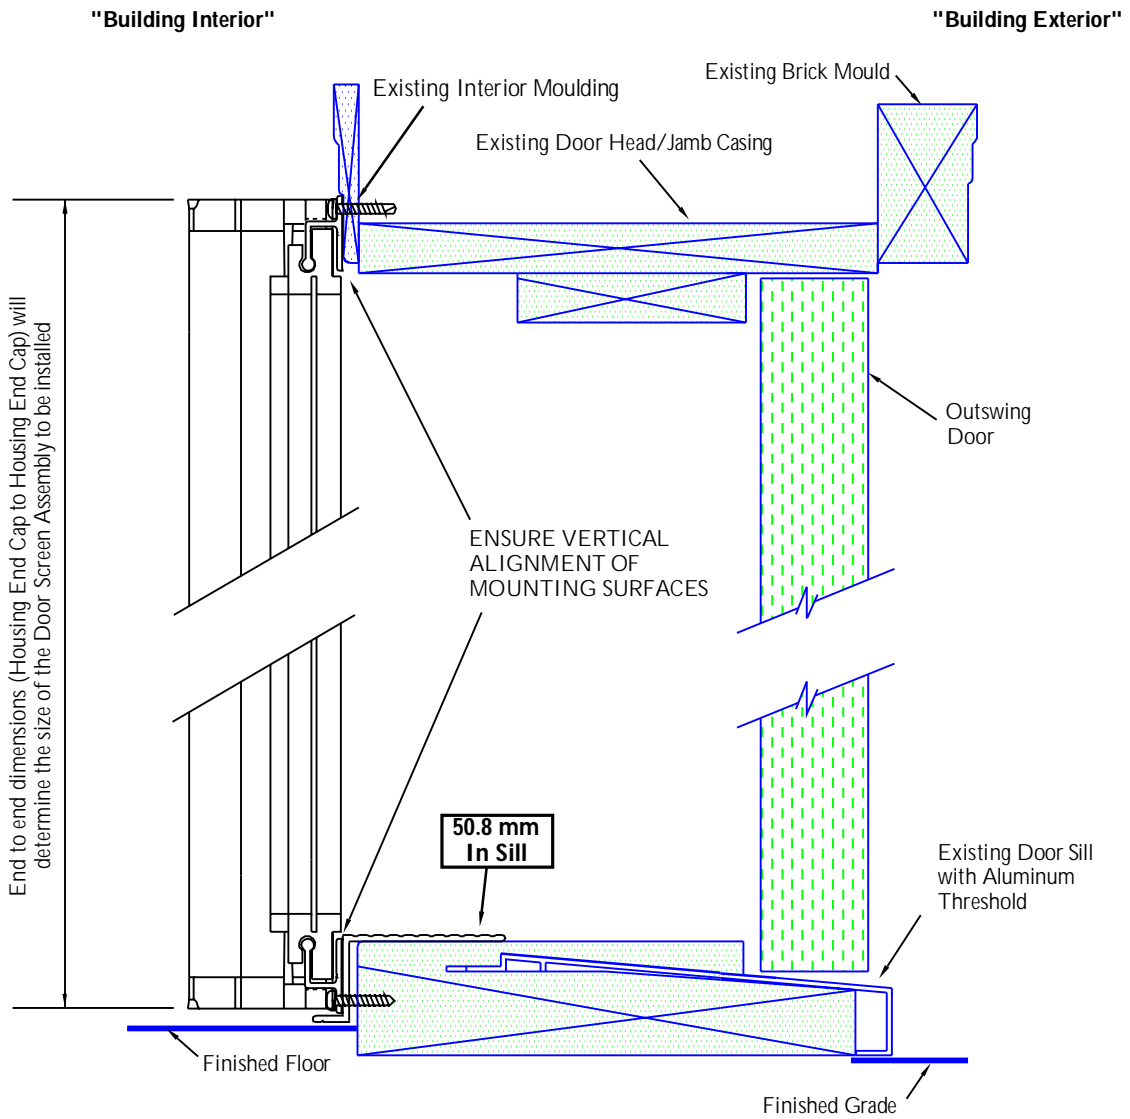

OUTSWING DOOR WITH 50.8 mm IN SILL

FOR ILLUSTRATION PURPOSES ONLY

Creator:	Date:	Revision:
NDR	03/14/2006	Rev:
Drawing Title:		
PSPHANINSTOUTSWING-2INCHINSILL01		
© 2010 Phantom Mfg. Intl Ltd.		Scale:
		As Shown