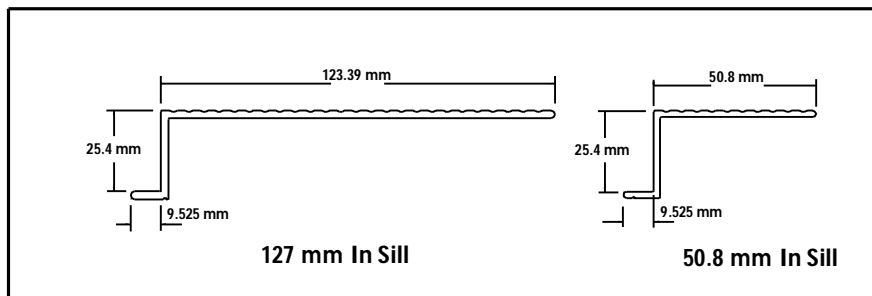

OUTSWING DOOR WITH 50.8 mm IN SILL

FOR ILLUSTRATION PURPOSES ONLY

Creator:	Date:	Revision:
NDR	03/14/2006	Rev:
Drawing Title:		
PSPHANINSTOUTSWING-2INCHINSILL01		
© 2010 Phantom Mfg. Intl Ltd.		Scale:
		As Shown