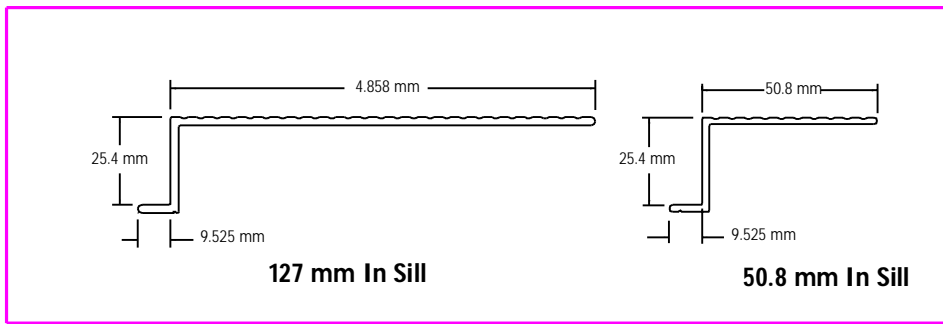

INSWING DOOR WITH 127 mm IN SILL

FOR ILLUSTRATION PURPOSES ONLY

"Building Interior"

"Building Exterior"

Creator:	Date:	Revision:
NDR	02/22/2006	Rev:
Drawing Title:		
PSPHANINSTINSWING - 5 INCH IN SILL 01		
© 2010 Phantom Mfg. Intl Ltd.		Scale:
		As Shown