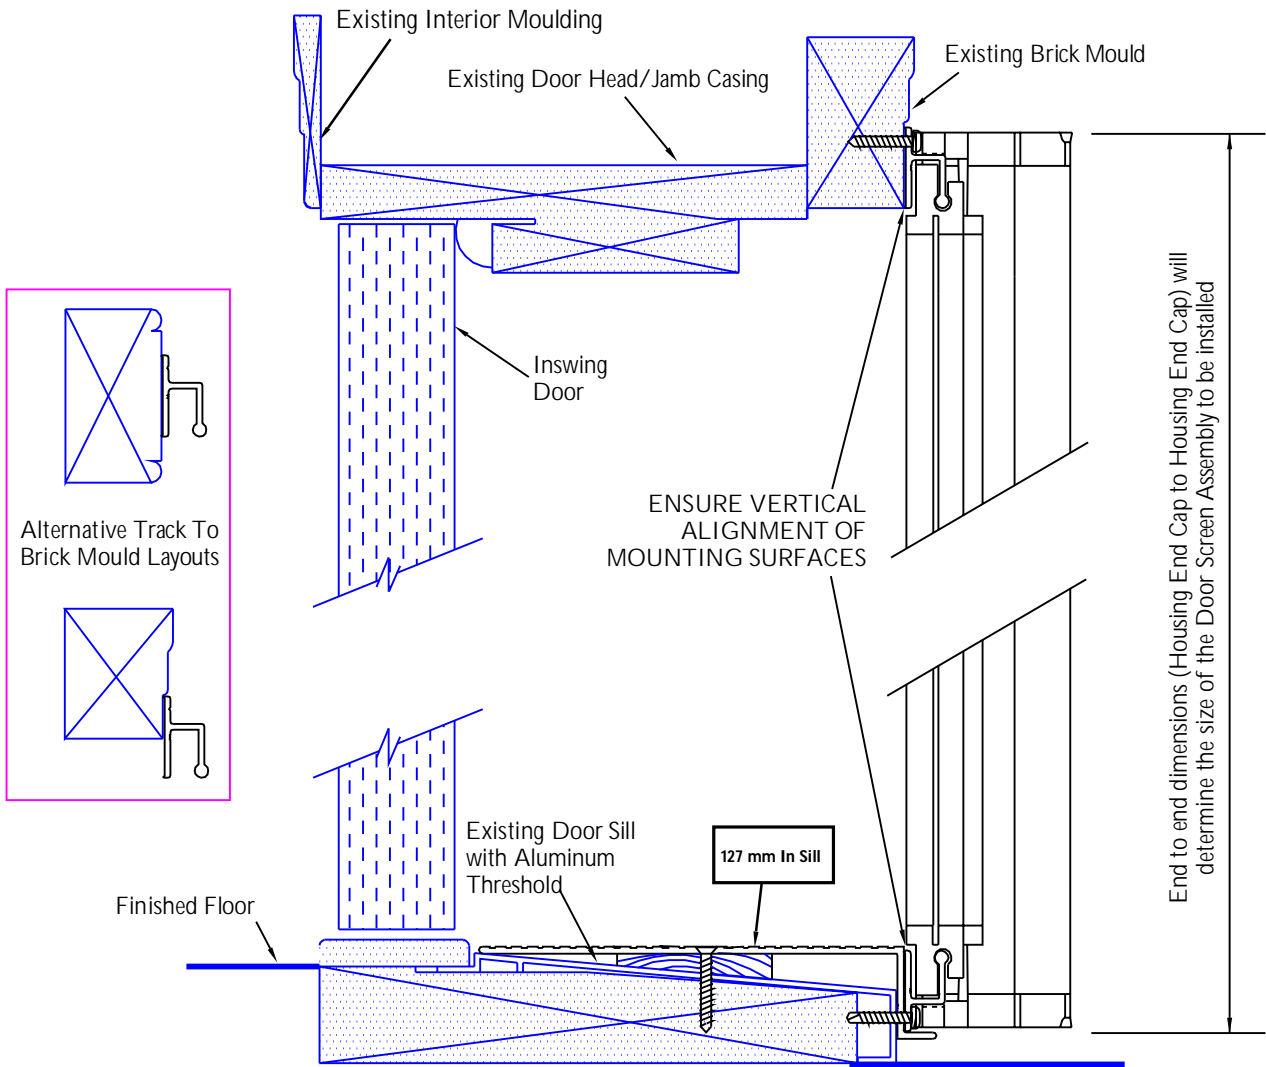

INSWING DOOR WITH 127 mm IN SILL

FOR ILLUSTRATION PURPOSES ONLY

"Building Interior"

"Building Exterior"

Creator:	Date:	Revision:
NDR	02/22/2006	Rev:
Drawing Title:		
PSPHANINSTINSWING - 5 INCH IN SILL 01		
© 2010 Phantom Mfg. Intl Ltd.		Scale:
		As Shown